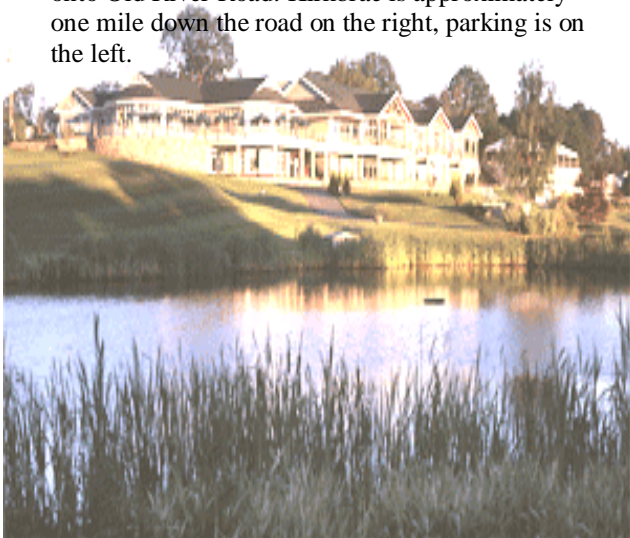

KIRKBRÆ COUNTRY CLUB

Route 146 North (Woonsocket). Follow Route 146 North to Route 116 (Cumberland/Lincoln Exit). Take a left off the exit and follow Route 116 North to the third traffic light and take a left onto Old River Road. Kirkbrae is approximately one mile down the road on the right, parking is on the left.